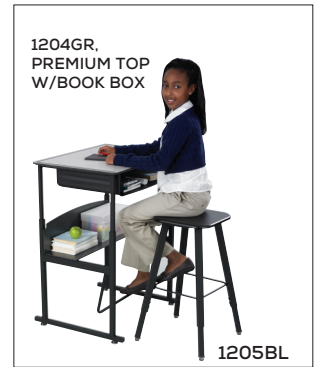

AlphaBetter® Desk

1201BE, STANDARD TOP

1205BE

1204GR
W/1211BL

1204GR,
PREMIUM TOP
W/BOOK BOX

1205BL

AlphaBetter® Desk

- adjusts from 26" to 42" high
- adjustable in 1/4" increments
- designed for students in grades 3-12
- desktops are durable, chemical, fire and impact resistant
- dry erase top for students to work on projects or solve problems
- lower phenolic shelf provides additional storage
- steel frame with black powder coat finish for durability
- Patented Swinging Pendulum™ Footrest Bar
- optional book box, 22" w x 15" d x 4 3/4" h
- US patent 8061278 and 8291833
- Canadian patent 2711897
- assembly required

AlphaBetter® Stool

- tip-resistant stools
- height-adjustable in 1/4" increments
- allows users to sit and use the Patented Swinging Pendulum™ Footrest Bar
- assembly required

DESK SWATCHES

STOOL SWATCHES

Standard Top: 3/8" thick traditional style in MDF (medium density fiberboard) with durable 3D Rigid Thermoplastic Laminate which is fire, chemical and impact resistant.

Premium Top: 3/8" thick Phenolic (hard, dense composite material; industrial laminated plastic) provides superior fire, chemical and impact resistance and offers a slim modern profile.